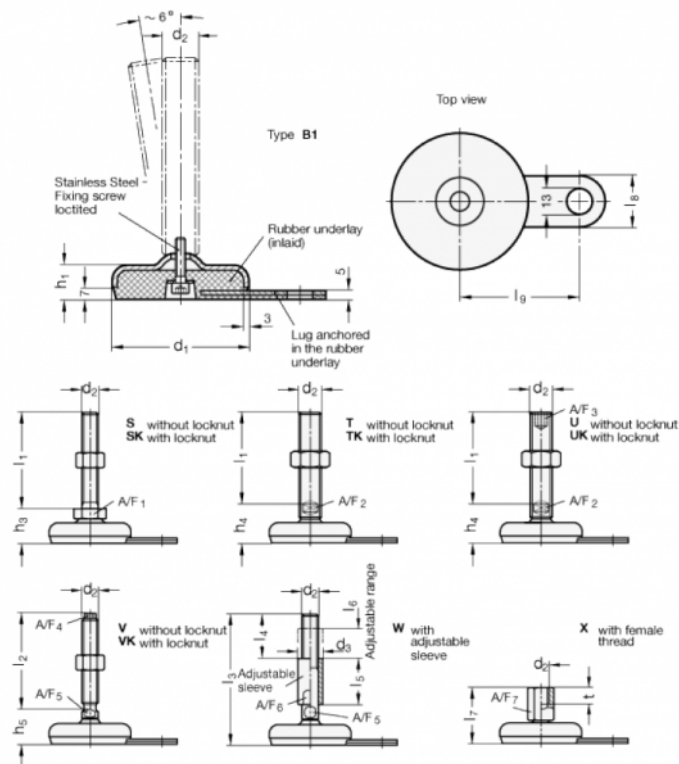

Article number: 203360M1675B1VK

Description: E+G levelling foot
GN 33-60-M16-75-B1-VK, Stainless steel

Note: VK With nut, External hexagon at the top, Wrench flat at the bottom

Measures

A/F4 = 10	I9 = 50
A/F5 = 12	
d1 = 60	
d2 = M16	
h1 = 19	
h4 = 30	
l2 = 75	
l8 = 25	